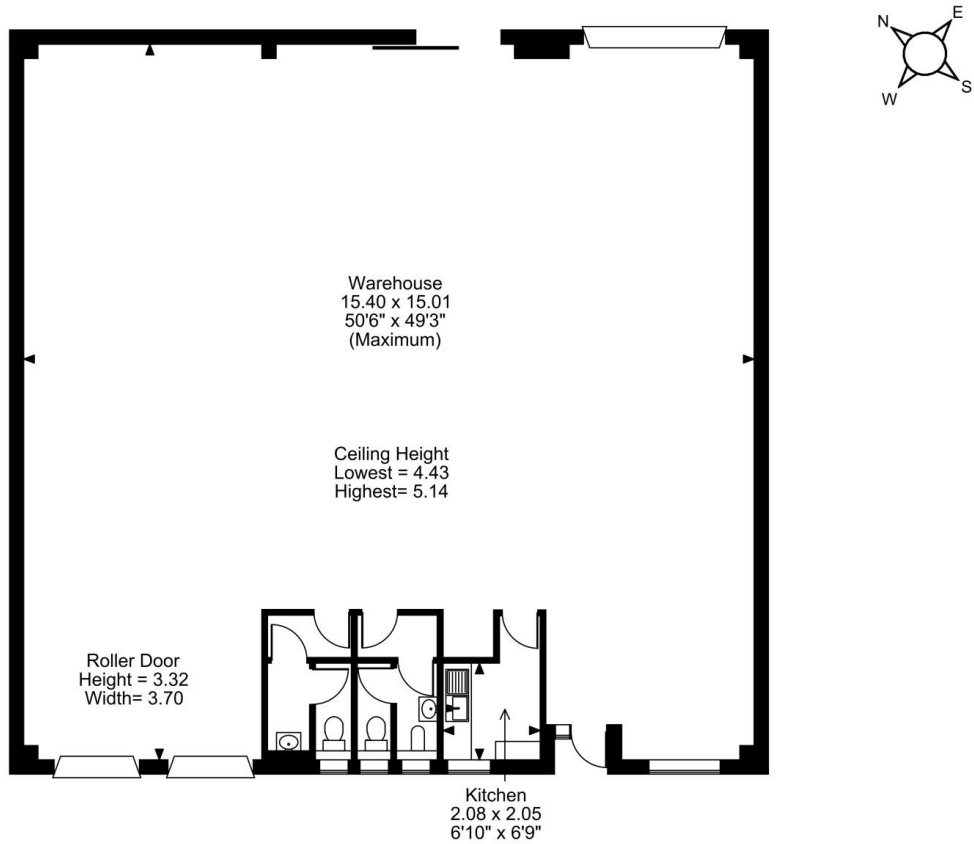

# Floor Plans

14 HERMES ROAD - 2501 SQ FT | **STONEBRIDGE EAST**

Hermes Road, Liverpool, L11 0ED

## Stonebridge East, Hermes Road, Liverpool

**FOR ILLUSTRATIVE PURPOSES ONLY - NOT TO SCALE**

The position & size of doors, windows, appliances and other features are approximate only.

© ehouse. Unauthorised reproduction prohibited. Drawing ref. dig/8682648/SHU