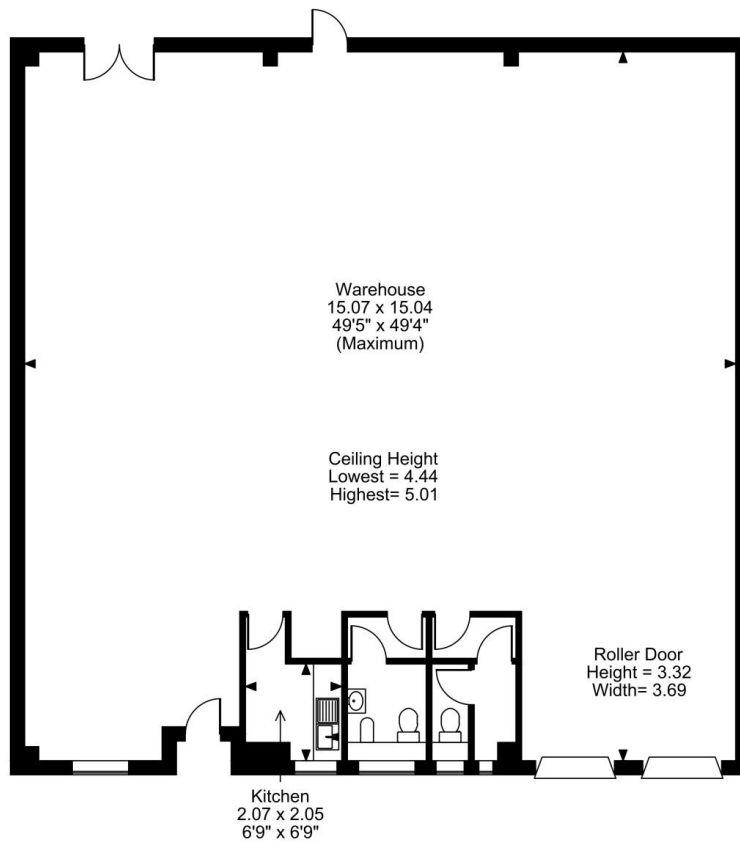

# Floor Plans

16 HERMES ROAD - 2435 SQ FT | **STONEBRIDGE EAST**

Hermes Road, Liverpool, L11 0ED

## Stonebridge East, Hermes Road

**FOR ILLUSTRATIVE PURPOSES ONLY - NOT TO SCALE**

The position & size of doors, windows, appliances and other features are approximate only.  
© ehouse. Unauthorised reproduction prohibited. Drawing ref. dig/8682650/SHU