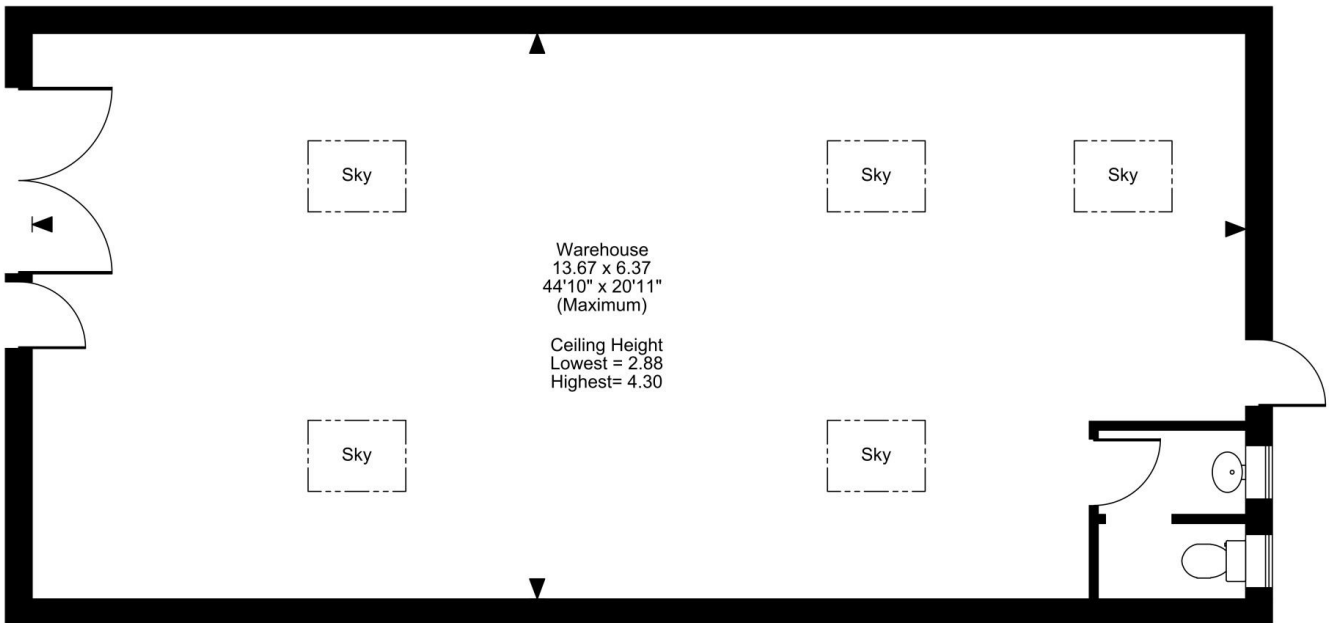

# Floor Plans

NORTH WEST UNIT 48 - 937 SQ FT | **COMPASS INDUSTRIAL PARK**

Speke, Liverpool, L24 1YA

Compass Industrial Park, North West, Unit 48, Speke, Liverpool

Ground Floor

**FOR ILLUSTRATIVE PURPOSES ONLY - NOT TO SCALE**

The position & size of doors, windows, appliances and other features are approximate only.

© ehouse. Unauthorised reproduction prohibited. Drawing ref. dig/8688971/PJA