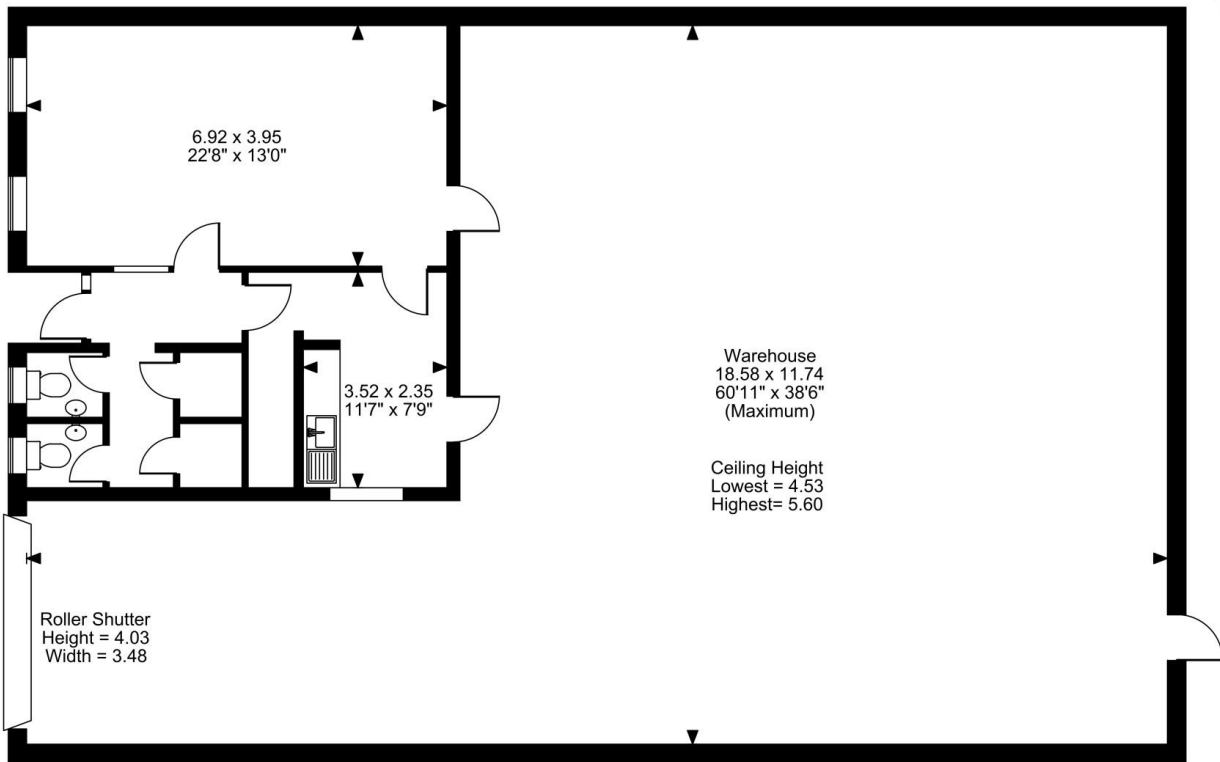

Floor Plans

UNIT 12 - 2429 SQ FT | WESTBROOK ESTATE TRAFFORD PARK

Westbrook Road Trafford Park, Manchester, M17 1AY

Westbrook Estate, Unit 12, Westbrook Road, Trafford Park, Manchester

Ground Floor

FOR ILLUSTRATIVE PURPOSES ONLY - NOT TO SCALE

The position & size of doors, windows, appliances and other features are approximate only.

© ehouse. Unauthorised reproduction prohibited. Drawing ref. dig/8692214/GSM