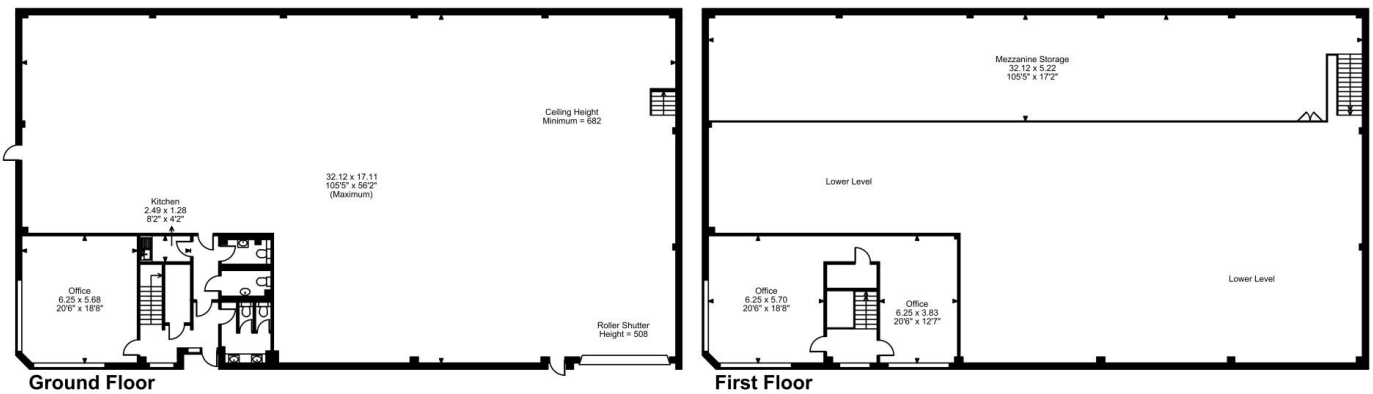

Floor Plans

UNIT 2 - 6688 SQ FT | FAIRWOOD INDUSTRIAL ESTATE

Suffolk Drive, Ashford, TN23 4FD

Fairwood Industrial Estate, Suffolk Drive, Ashford

FOR ILLUSTRATIVE PURPOSES ONLY - NOT TO SCALE

The position & size of doors, windows, appliances and other features are approximate only.
© ehouse. Unauthorised reproduction prohibited. Drawing ref. dig/8685291/SAP