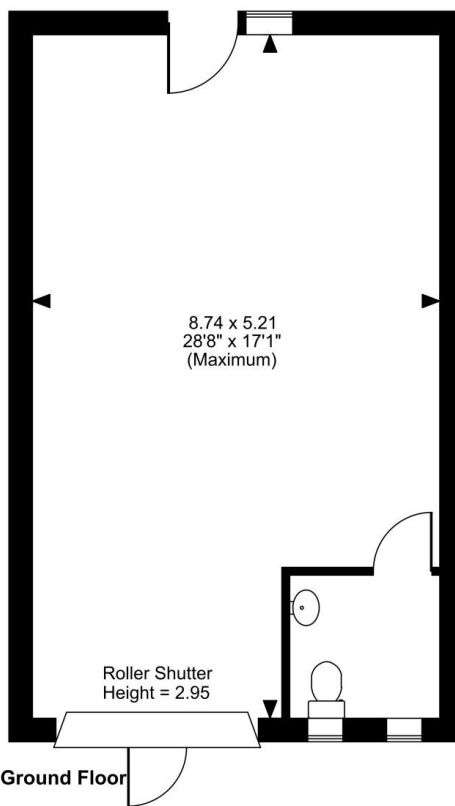

Floor Plans

UNIT 25 - 492 SQ FT | CLARENDON COURT

Winwick Quay, Warrington, WA2 8QP

Clarendon Court, Winwick Quay, Warrington

FOR ILLUSTRATIVE PURPOSES ONLY - NOT TO SCALE

The position & size of doors, windows, appliances and other features are approximate only.