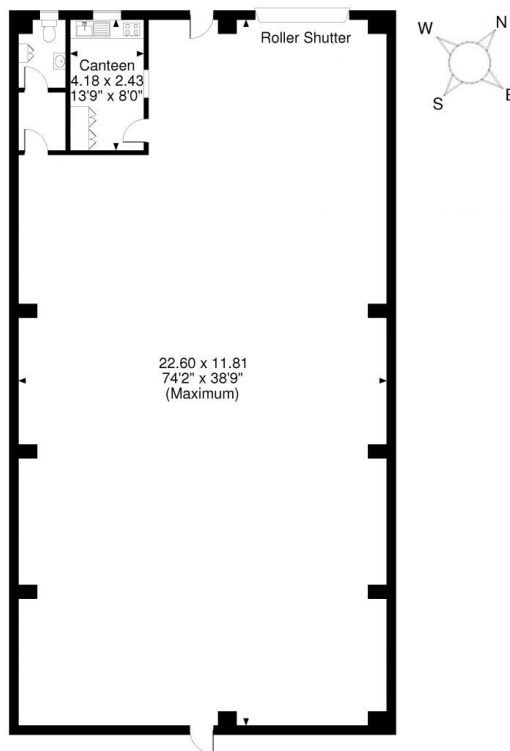

Floor Plans

UNIT 501 - SITE E - 2883 SQ FT | PHOENIX CLOSE INDUSTRIAL ESTATE

Heywood, Rochdale, OL10 2JG

501 Phoenix Close, Industrial Estate, Rochdale
2873 Sq Ft/267 Sq M

FOR ILLUSTRATIVE PURPOSES ONLY - NOT TO SCALE

The position & size of doors, windows, appliances and other features are approximate only.
© ehouse. Unauthorised reproduction prohibited. Drawing ref. dig/8375756/MRB