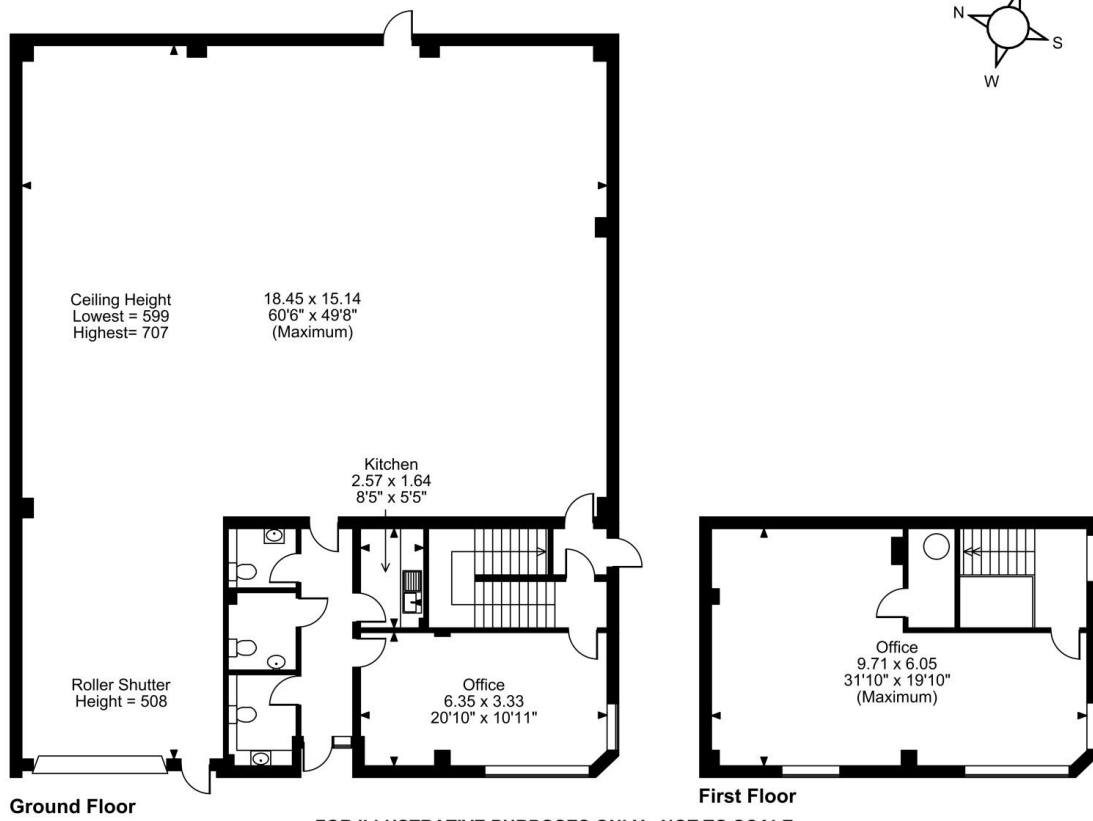

Floor Plans

UNIT 6 - 3637 SQ FT | FAIRWOOD INDUSTRIAL ESTATE

Suffolk Drive, Ashford, TN23 4FD

Fairwood Industrial Estate, Suffolk Drive, Ashford

FOR ILLUSTRATIVE PURPOSES ONLY - NOT TO SCALE

The position & size of doors, windows, appliances and other features are approximate only.
© ehouse. Unauthorised reproduction prohibited. Drawing ref. dig/8685287/SAP