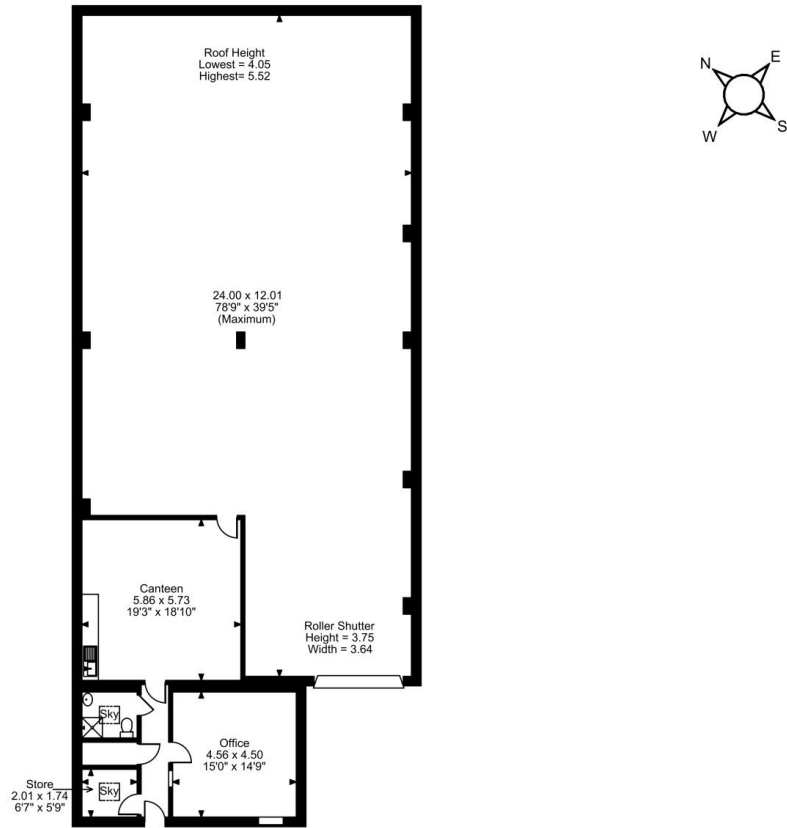

# Floor Plans

UNIT P01 (17) - 3659 SQ FT | **HEYWOOD DISTRIBUTION PARK**

Heywood Distribution Park, Heywood, Manchester, OL10 2TT

## Heywood Distribution Park, Unit P01 (17), Heywood Distribution Park, Heywood,, Manchester

**Ground Floor**

**FOR ILLUSTRATIVE PURPOSES ONLY - NOT TO SCALE**

The position & size of doors, windows, appliances and other features are approximate only.