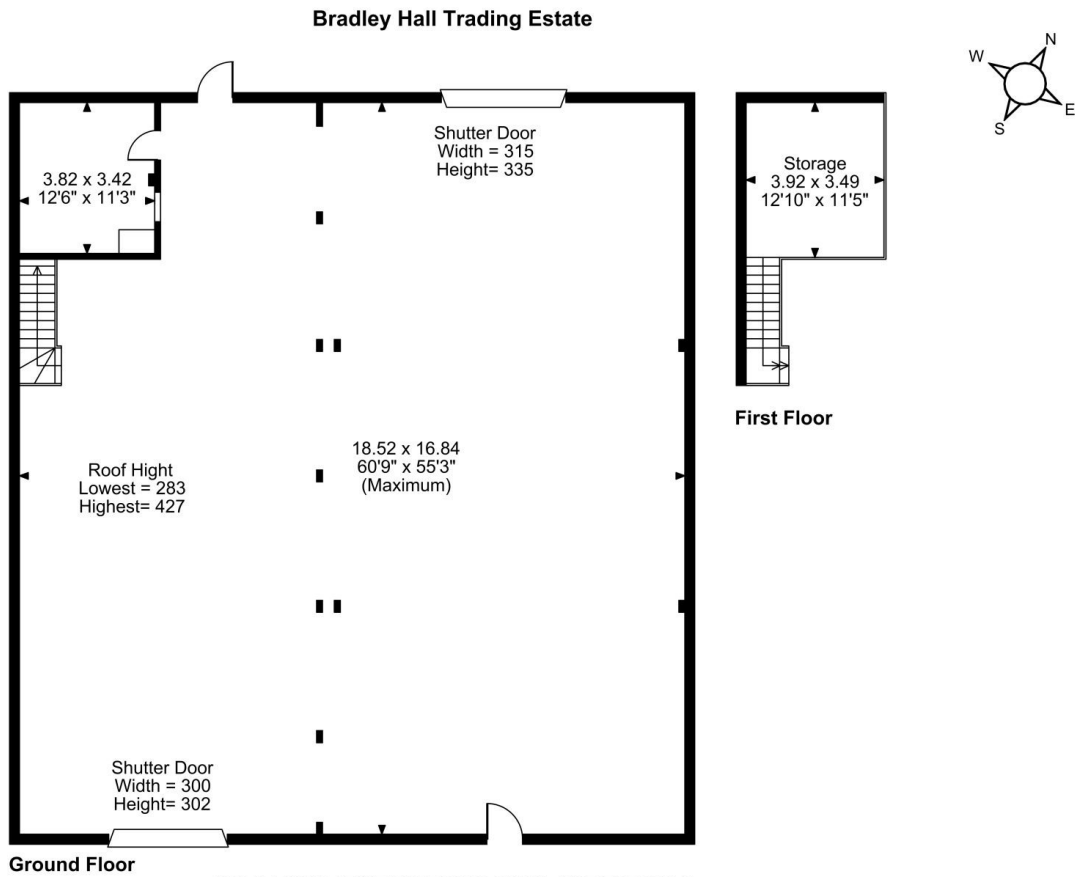

# Floor Plans

ZONE 3 - UNIT 37 & 37A - 3256 SQ FT | **BRADLEY HALL TRADING ESTATE**

Bradley Hall Trading Estate, Standish, Wigan, WN6 0XQ

**FOR ILLUSTRATIVE PURPOSES ONLY - NOT TO SCALE**

The position & size of doors, windows, appliances and other features are approximate only.