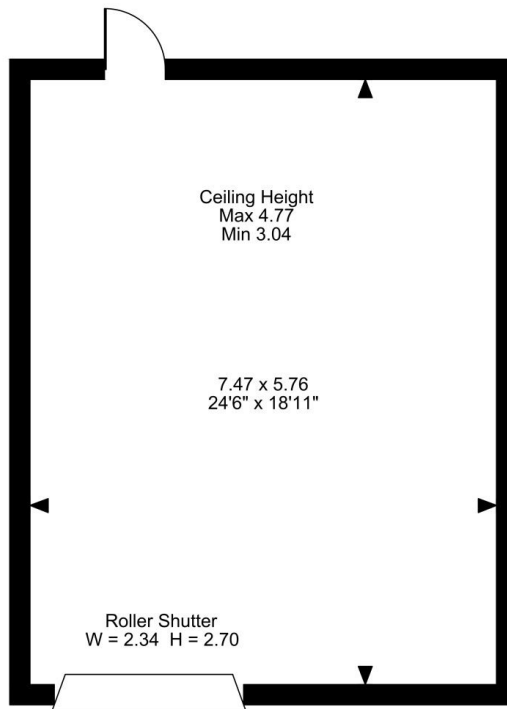

# Floor Plans

ZONE 5 - UNIT S4 - 463 SQ FT | **BRADLEY HALL TRADING ESTATE**

Bradley Hall Trading Estate, Standish, Wigan, WN6 0XQ

### Unit S4

**FOR ILLUSTRATIVE PURPOSES ONLY - NOT TO SCALE**

The position & size of doors, windows, appliances and other features are approximate only.  
© ehouse. Unauthorised reproduction prohibited. Drawing ref. dig/8683462/MRB